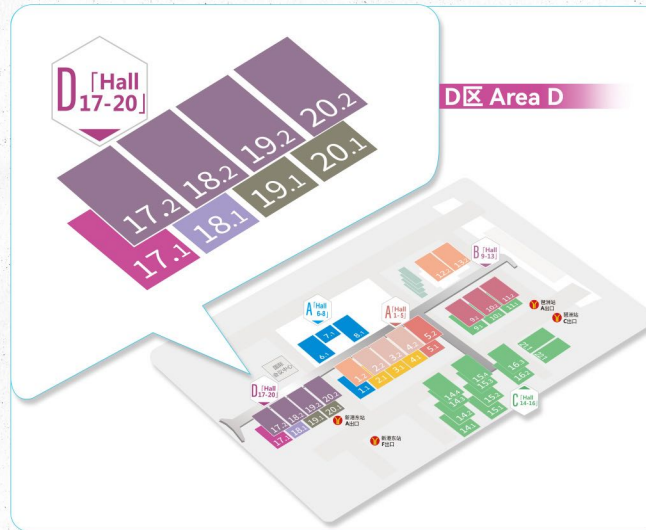

其中，展会D区将展出“门窗户外生态”相关题材。展区将集合来自产业链上下游超300家品牌企业参展，预计面积近8万平方米。

The section related to Door and Window and Outdoor Life will be exhibited in Area D of the Canton Fair Complex. This exhibition area will gather more than 300 brands from both upstream and downstream of the industrial chain, with an expected area of 80,000 square meters.

## 展区布局

### Hall Plan